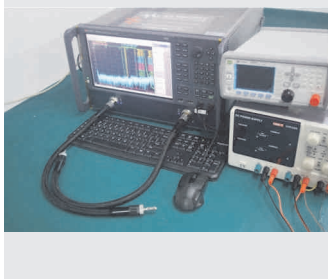

Shiyong Building
12 Floor, Building 1

No. 4, 5 and 6
Business Department